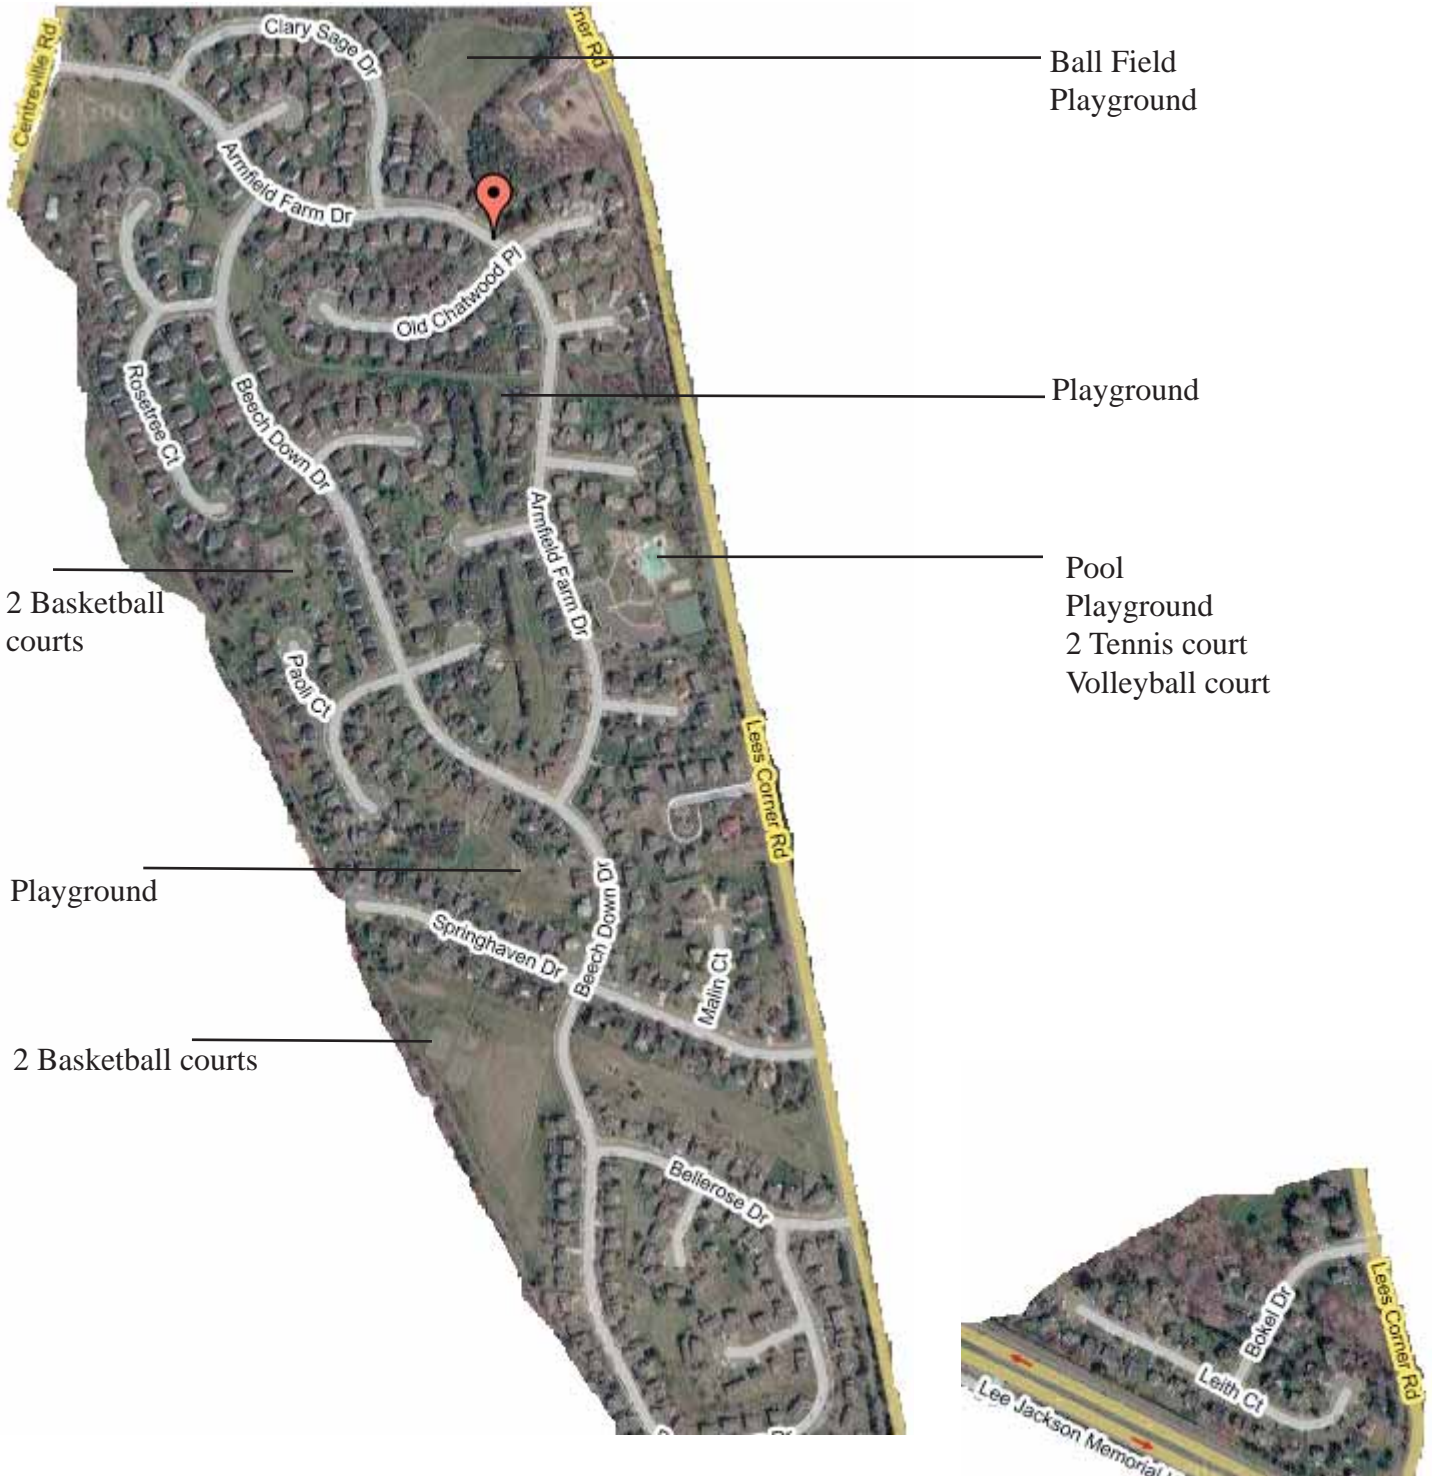

Armfield Farm Community

The Armfield Farm is a community of 470 homes located in western Fairfax County. Our neighborhood is situated between Centreville Road and Lees Corner Road, just north of Route 50. Armfield Farm is accessible through one entrance off Centreville Road and three entrances along Lees Corner Road.

Ball Field
Playground

Playground

Pool
Playground
2 Tennis court
Volleyball court

2 Basketball
courts

Playground

2 Basketball courts